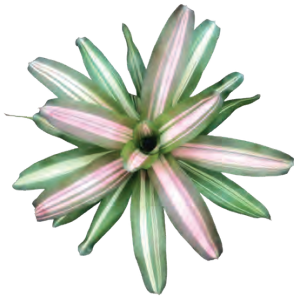

*Patented - Grower's permission required

Andre