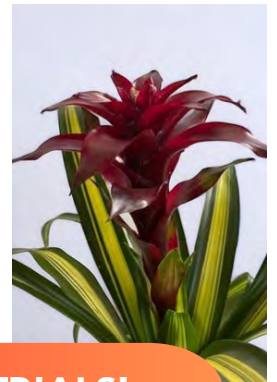

MALVINA

AVAILABLE FOR TRIALS!