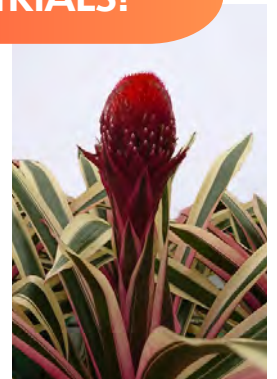

LUCKY

PIEROT

NEOREGELIA & AECHMEA

Bromeliad Cuttings

HARDINESS ZONES 9-11

FEATURES

- Striking foliage in an array of colors and patterns: Green, Orange, Pink, Purple, Red, Silver, White, Yellow & Variegated
- Easy to maintain
- Adds color and interest to homes
- Improves indoor air quality